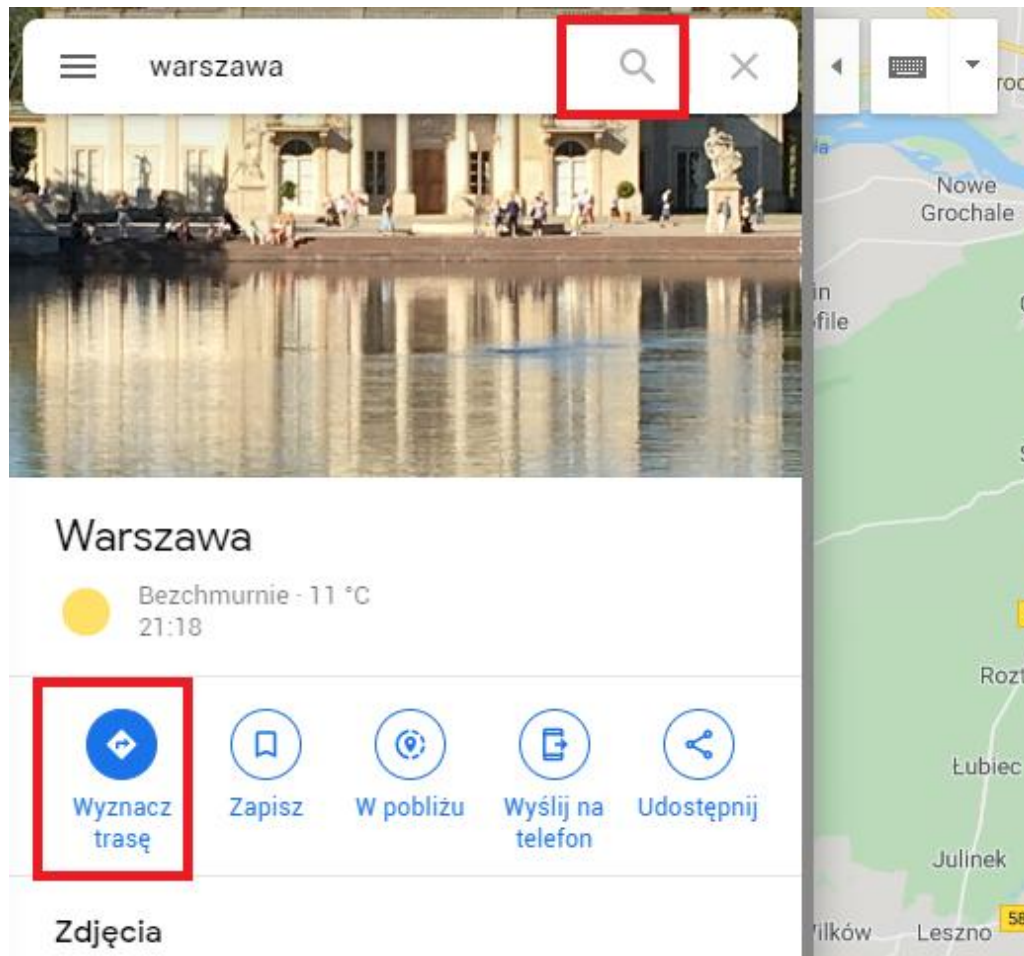

ABC Komputera Daniel Darul